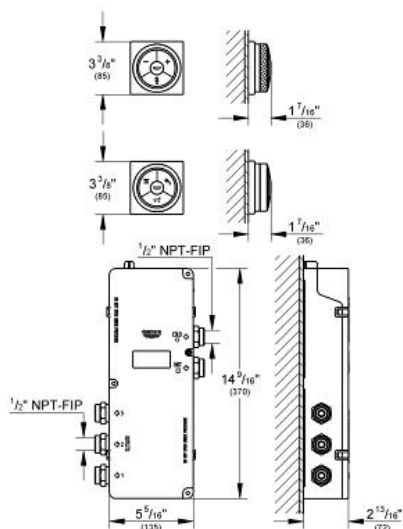

Product Description: Digital Controller

Standard Specification:

- Including digital thermostat unit
 - Includes digital controller (intuitive multi-functional operating unit)
 - Wireless technology
 - Temperature and flow control
 - Pause-function
 - Memory-function
 - LED-ring incl. warming-up function: visual feedback when preferred temperature is reached
 - Digital diverter for bath
 - Diverter: shower head, hand shower and bath spout
 - Wireless technology
 - LED-ring (indication of outlet)
 - Digital thermostat unit (concealed body)
 - Warm/cold 1/2" supplies
 - 3 x 1/2" outlets
 - Transceiver unit for Digital Controller and Digital thermostat unit incl. 9.8 ft. cable
 - **GROHE TurboStat®** digital controlled compact cartridge with wax thermosteement
 - Default setting configurable during installation: automatic safety shut-off after 20 min
 - Automatic safety shut-off after 20 min
 - GROHE SafeStop at 100°F
 - **GROHE StarLight®** finish
 - **GROHE EcoJoy®** technology for less water and perfect flow
- Requires:
- Requires Hardwire Power Supply (36 078 000) or Plug-In Power Supply (65 912 000)
 - 13.4 gpm at 45psi
 - Includes a 12" Digital gateway for optimal installation reach
 - Includes three 3V lithium batteries for digital controller and diverter