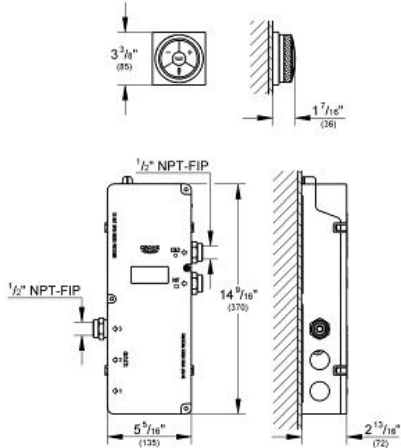

Product Description: Digital Controller

Standard Specification:

- Including digital thermostat unit
- Includes digital controller (intuitive multi-functional operating unit)
- Wireless technology
- Temperature and flow control
- Pause-function
- Memory-function
- LED-ring incl. warming-up function: visual feedback when preferred temperature is reached
- Digital thermostat unit (concealed body)
- Warm/cold 1/2" supplies
- 1 x 1/2" outlet
- Requires Hardwire Power Supply (36 078 000) or Plug-In Power Supply (65 912 000)
- Transceiver unit for Digital Controller and Digital thermostat unit incl. 9.8 ft. cable
- **GROHE TurboStat®** digital controlled compact cartridge with wax thermosteement
- Default setting configurable during installation: automatic safety shut-off after 20 min
- Automatic safety shut-off after 20 min
- GROHE SafeStop at 100°F
- **GROHE StarLight®** finish
- **GROHE EcoJoy®** technology for less water and perfect flow
- Includes a 12" Digital gateway for optimal installation reach
- 13.4 gpm at 45psi